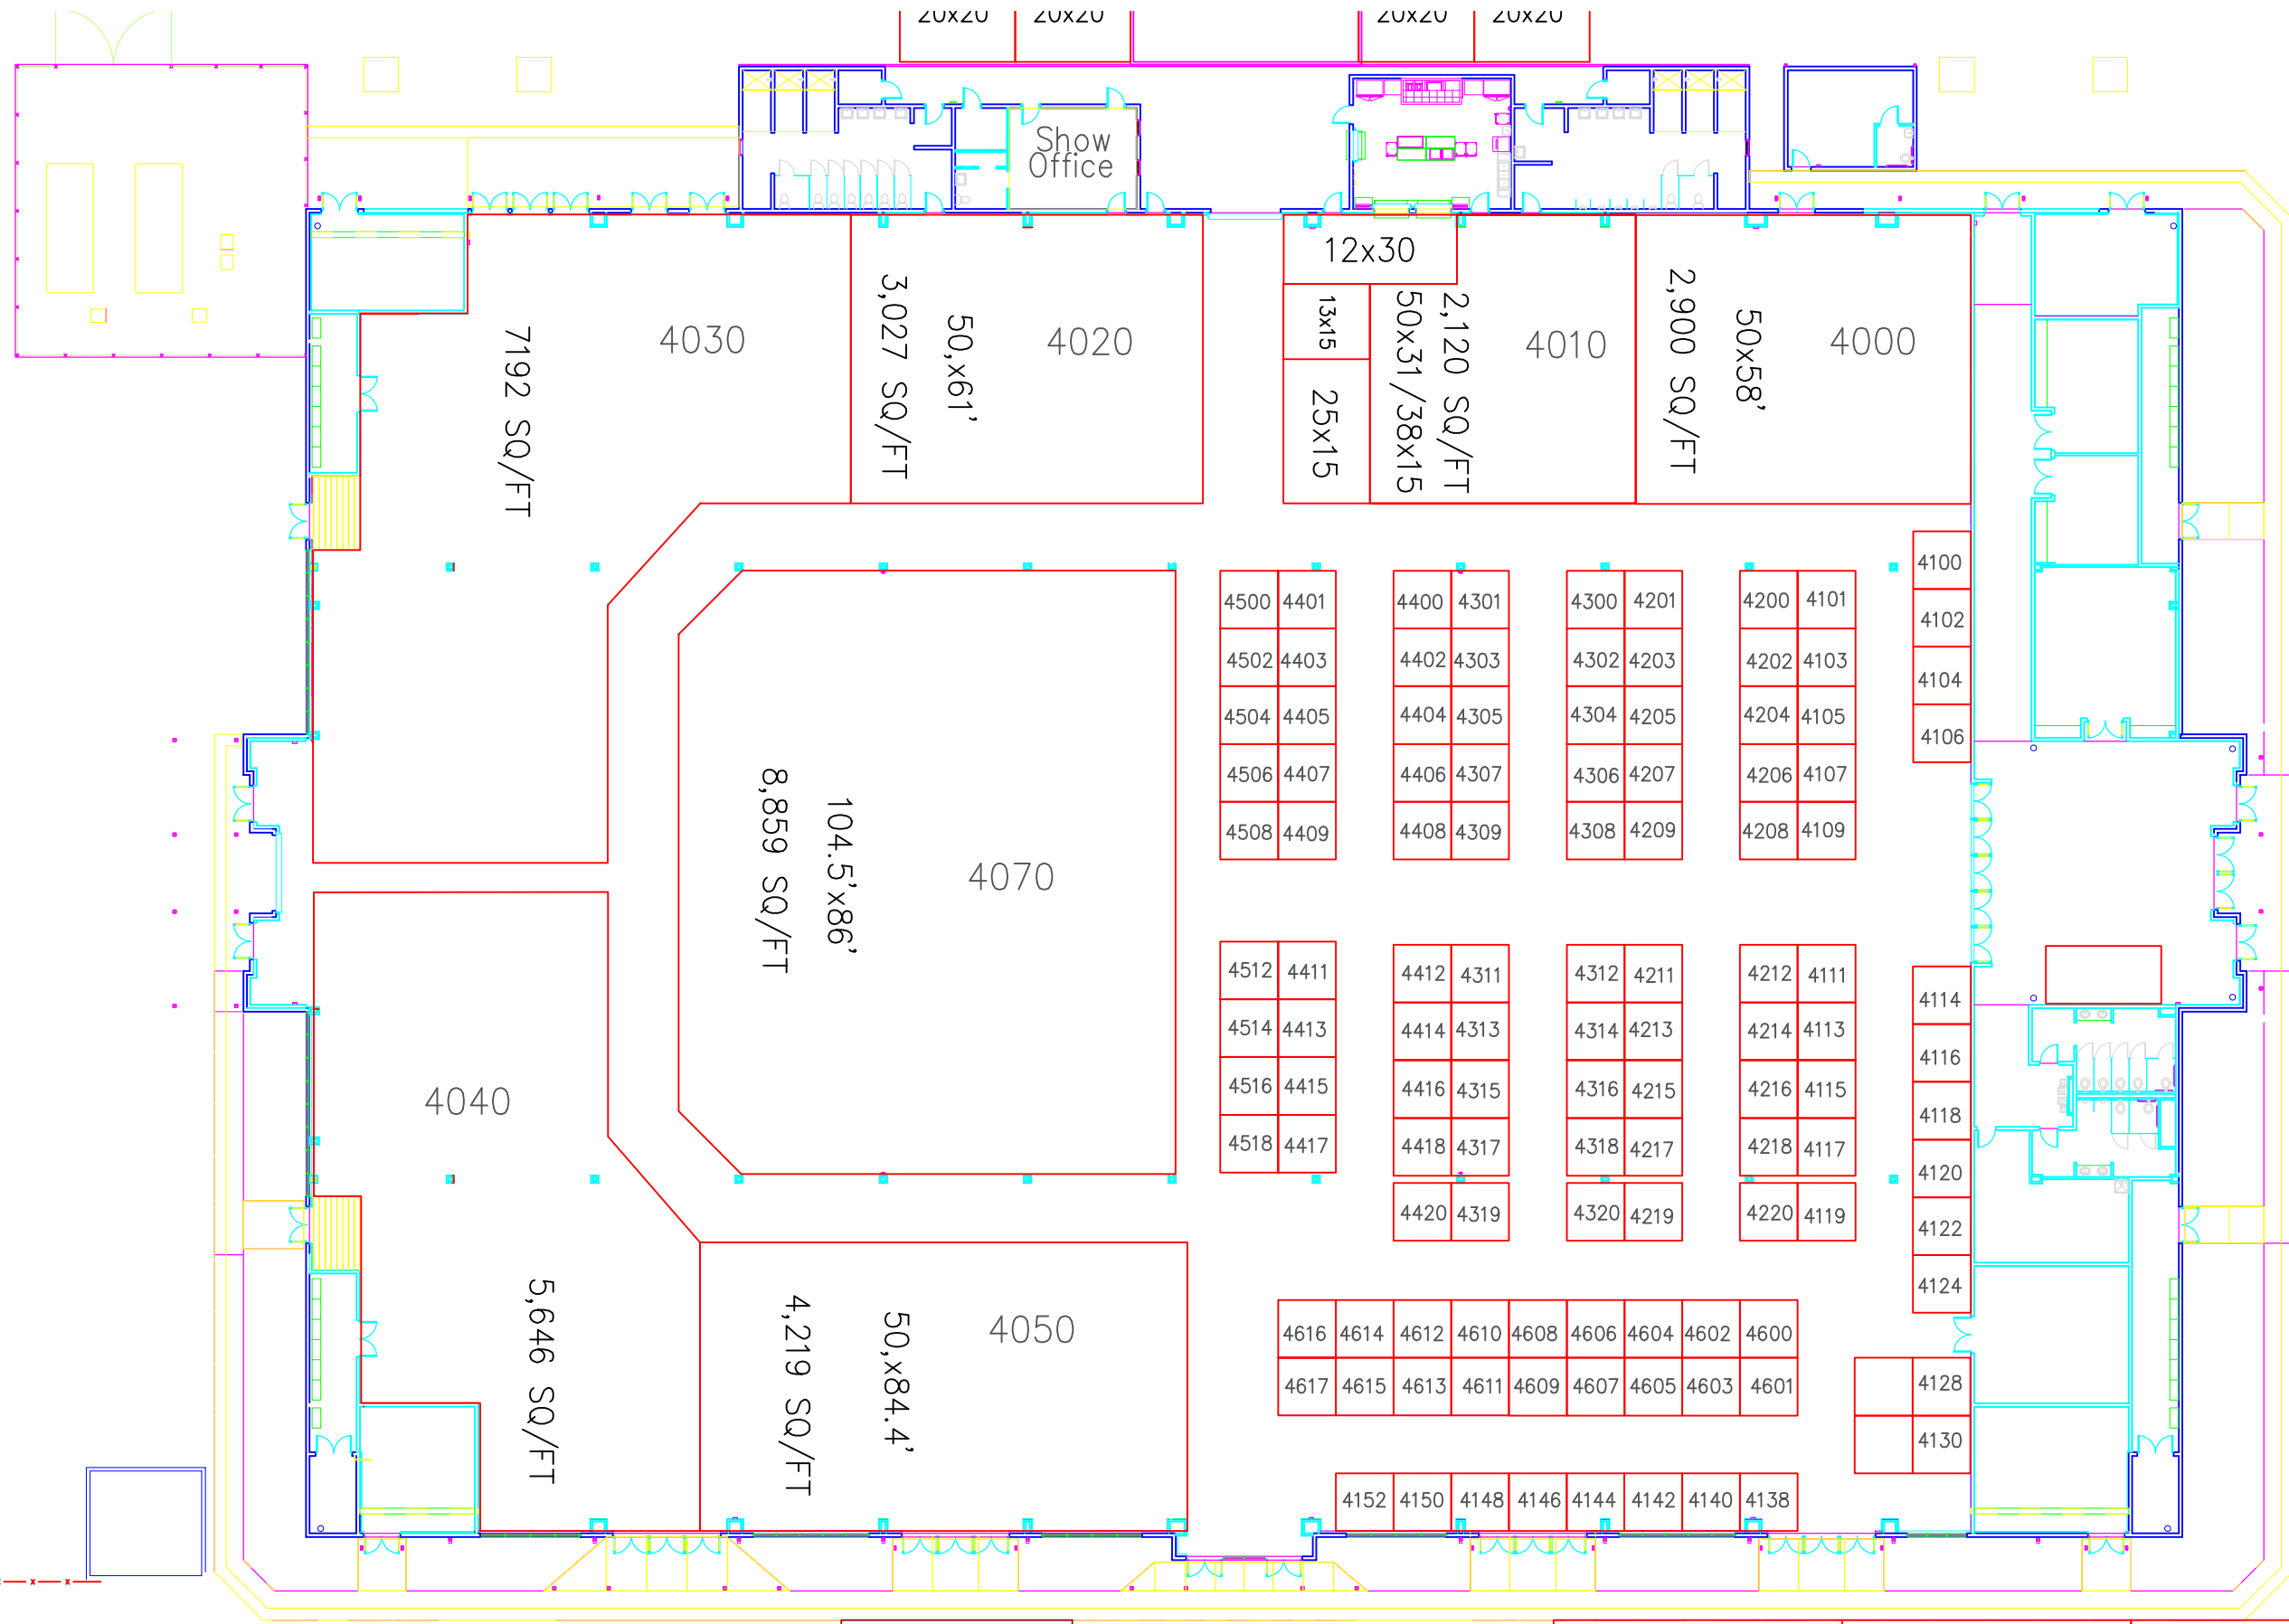

PRODUCED BY GREAT SOUTHERN EXPOS

Louisiana Outdoor Expo

GONZALES, LOUISIANA

DATE: MARCH 15-17, 2024 DWG: 11x17 REV: 20240304

88 - 10x10 BOOTHS

REV Center

LOUISIANA OUTDOOR EXPO

GONZALES, LOUISIANA

PRODUCED BY GREAT SOUTHERN EXPOS

DATE: MARCH 15-17, 2024

DWG: 11x17

SCALE:

REV: 20240304

EXHIBITOR PARKING

136 - 10x10 BOOTHS

TRADEMART

SCALE: 1"=20'

2024 Louisiana Outdoor Expo

DATE: 20240304 JOB #: CK DWG: 11x17 SCALE: 1"=20' REV: 0