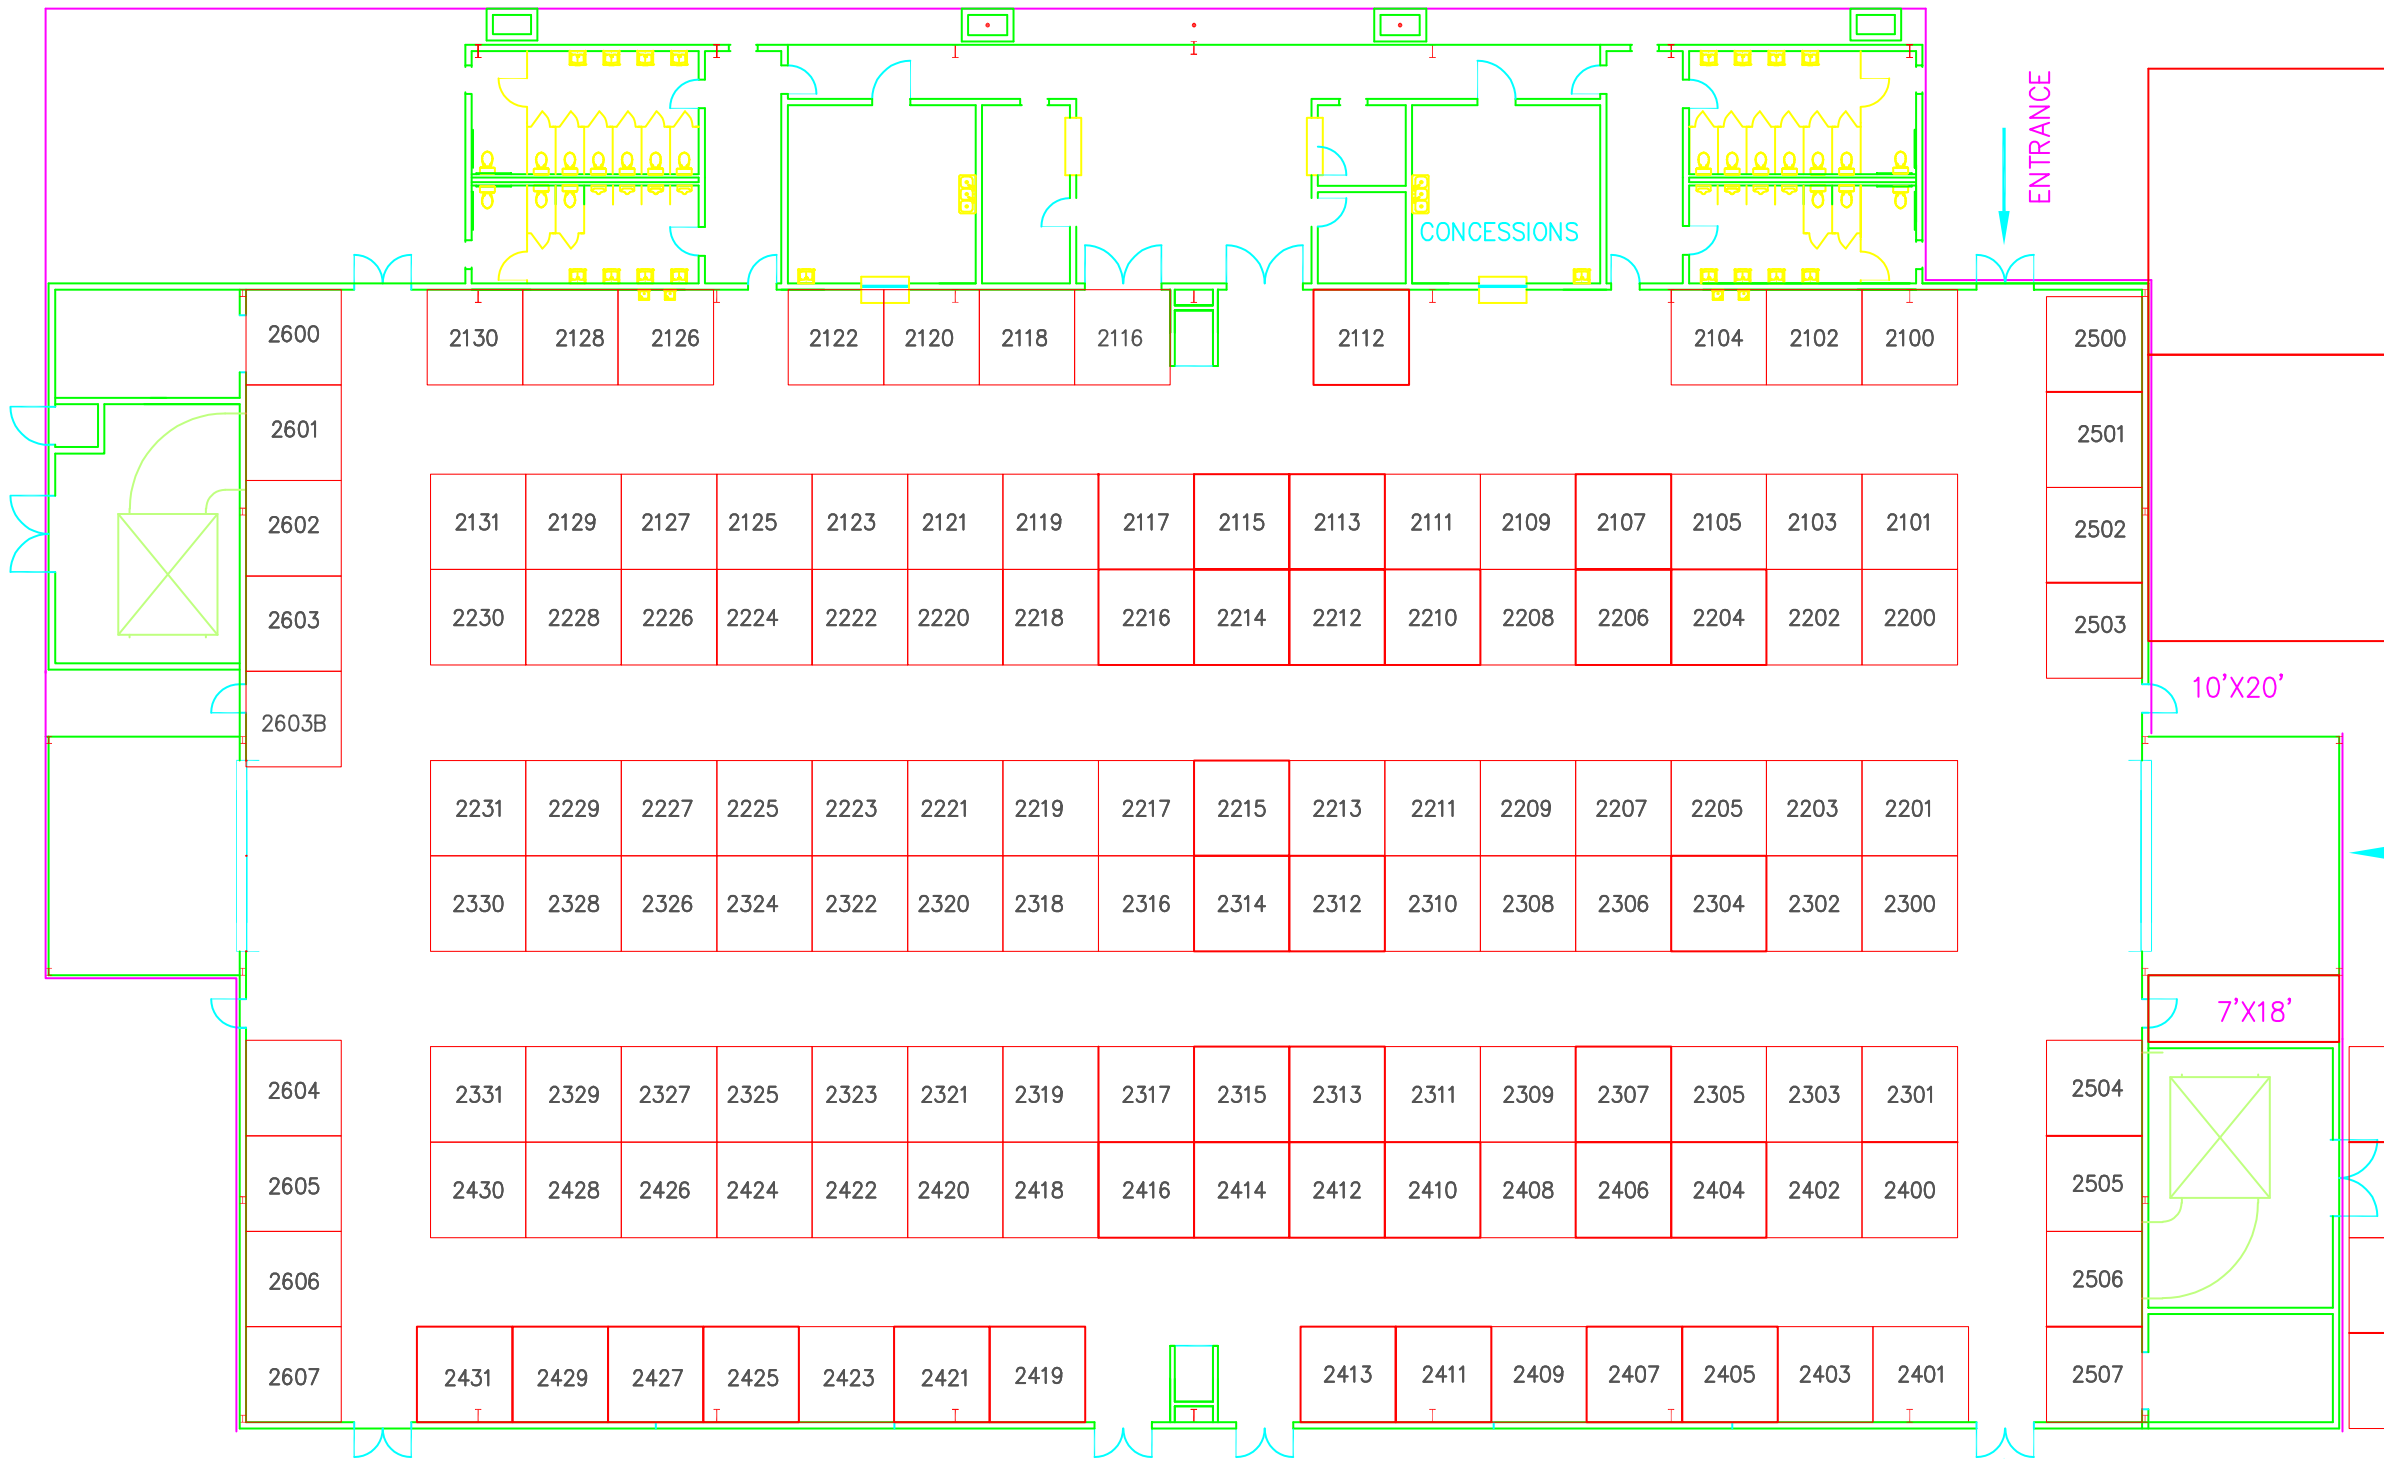

PRODUCED BY GREAT SOUTHERN EXPOS

Louisiana Outdoor Expo

GONZALES, LOUISIANA

DATE: MARCH 15-17, 2024 DWG: 11x17 REV: 20240304

88 - 10x10 BOOTHS

REV Center

LOUISIANA OUTDOOR EXPO

GONZALES, LOUISIANA

PRODUCED BY GREAT SOUTHERN EXPOS

DATE: MARCH 15-17, 2024

DWG: 11x17

SCALE:

REV: 20240304

EXHIBITOR PARKING

136 - 10x10 BOOTHS

TRADEMART

SCALE: 1"=20'

2024 Louisiana Outdoor Expo

DATE: 20240304 JOB #: CK DWG: 11x17 SCALE: 1"=20' REV: 0